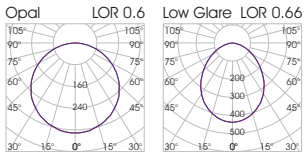

ORBIT Recessed

HIGH POWER
HIGH EFFICIENCY

Weight

	609x609mm	879x879mm	1149x1149mm	1419x1419mm
	62W 23W	94W 33W	129W 45W	164W 57W
	4.40Kgs	6.66Kgs	9Kgs	11.9Kgs

HIGH POWER

HIGH EFFICIENCY