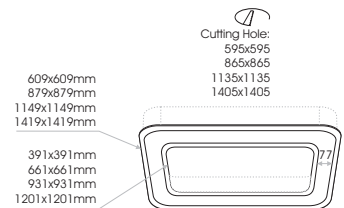

Available upon request:

- ✓ Custom luminaire colours
- ✓ Emergency version

*Glare Evaluation: X=4H / Y=8H, S=0,25H, Reflection factors: 70/50/20